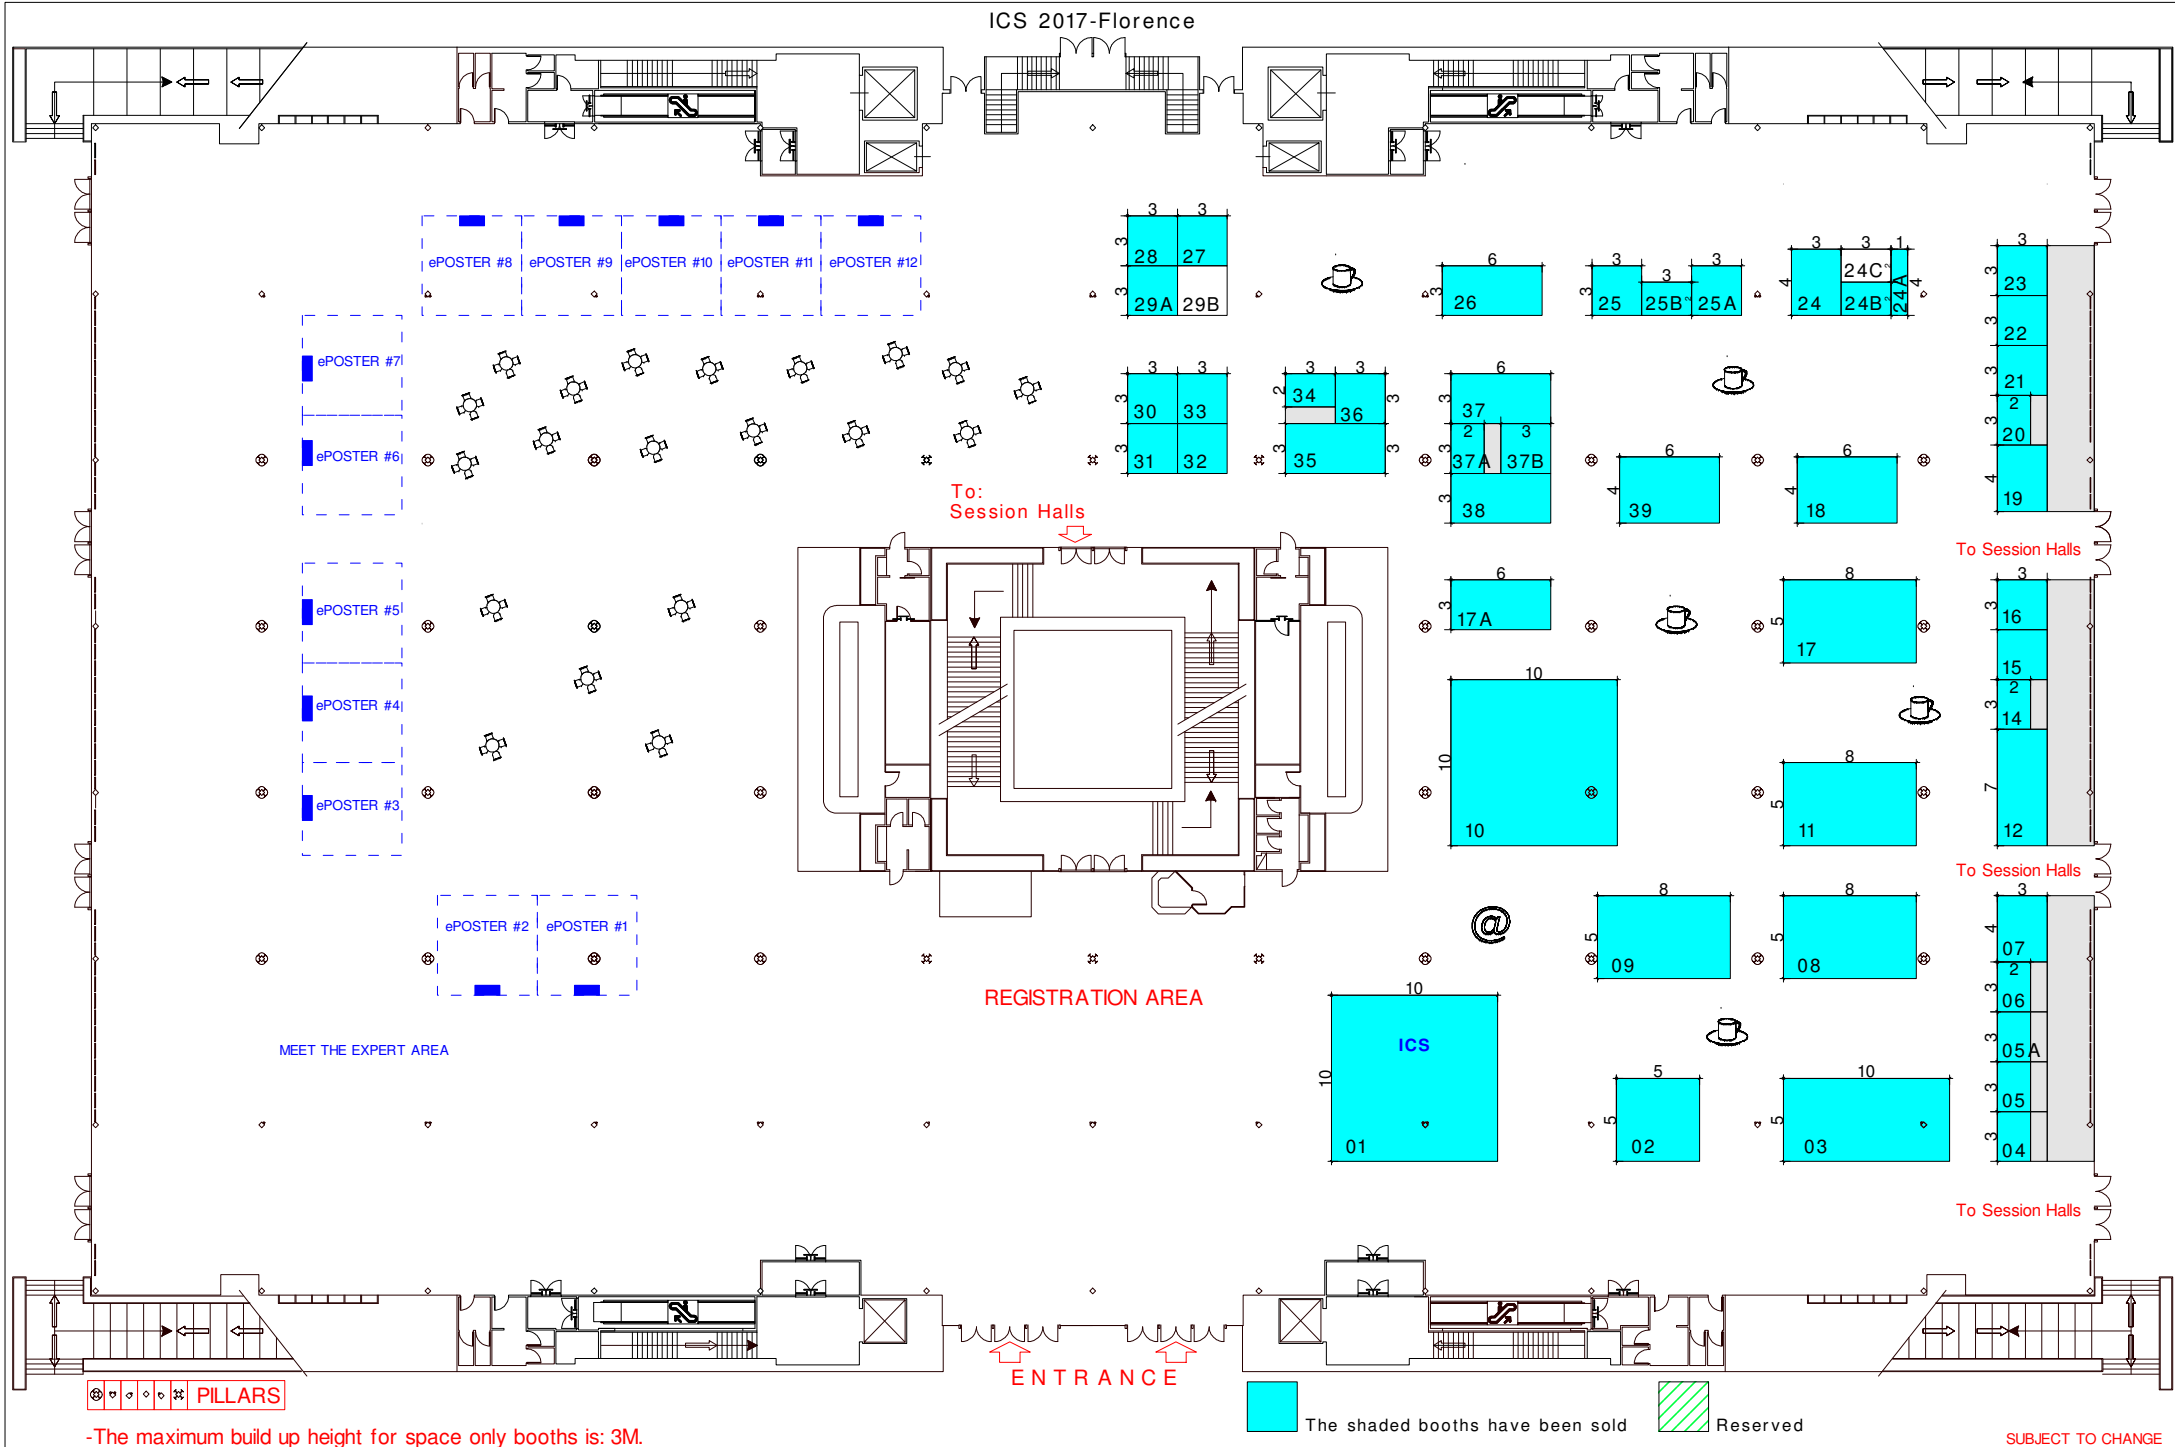

ICS 2017-Florence

To:  
Session Halls

REGISTRATION AREA

ENTRANCE

MEET THE EXPERT AREA

To Session Halls

To Session Halls

To Session Halls

PILLARS

-The maximum build up height for space only booths is: 3M.

The shaded booths have been sold Reserved

SUBJECT TO CHANGE